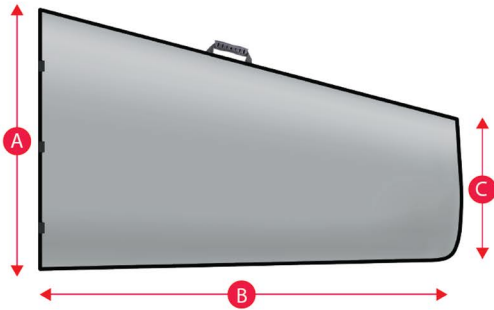

Universal sized bags for aerobatic model type planes.
A new line of products designed for RC Pilots that put more attention to versatility.

Cheap but very good solution still with **REVOC** quality.

The line consists of 4 universal sized bag sets for wings and elevators.
Wings also include a wing tube pocket.

All of the sizes are shown in the Table below:

	A	B	C
Size 1	53 cm / 21 "	83 cm / 33 "	25 cm / 10 "
Size 2	65 cm / 26 "	103 cm / 41 "	32 cm / 13 "
Size 3	78 cm / 31 "	121 cm / 48 "	38 cm / 15 "
Size 4	87 cm / 34 "	139 cm / 55 "	41 cm / 16 "

	D	E
Size 1	35cm / 14 "	21cm / 8 "
Size 2	44 cm / 17 "	27 cm / 11 "
Size 3	52 cm / 20 "	32 cm / 13 "
Size 4	57 cm / 22 "	37 cm / 15 "

Bags are sewn from specially made Aluminum covered bubble foil with delicate and soft inside lining to preserve the parts from scratches.